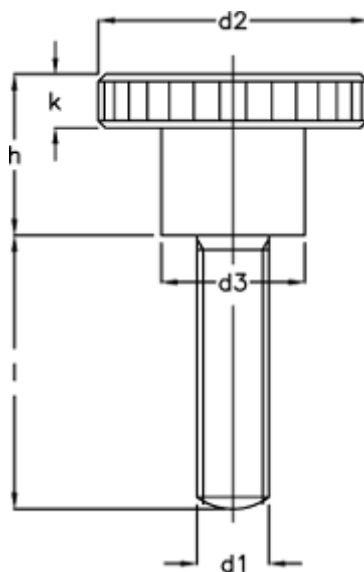

Article number: 207036241

Description: E+G Knurled thumb screw, st. steel
DIN 464-M6-30-NI

Measures

d1	= M6
d2	= 24
d3	= 12
H	= 15.0
K	= 5.0
Length l	= 30